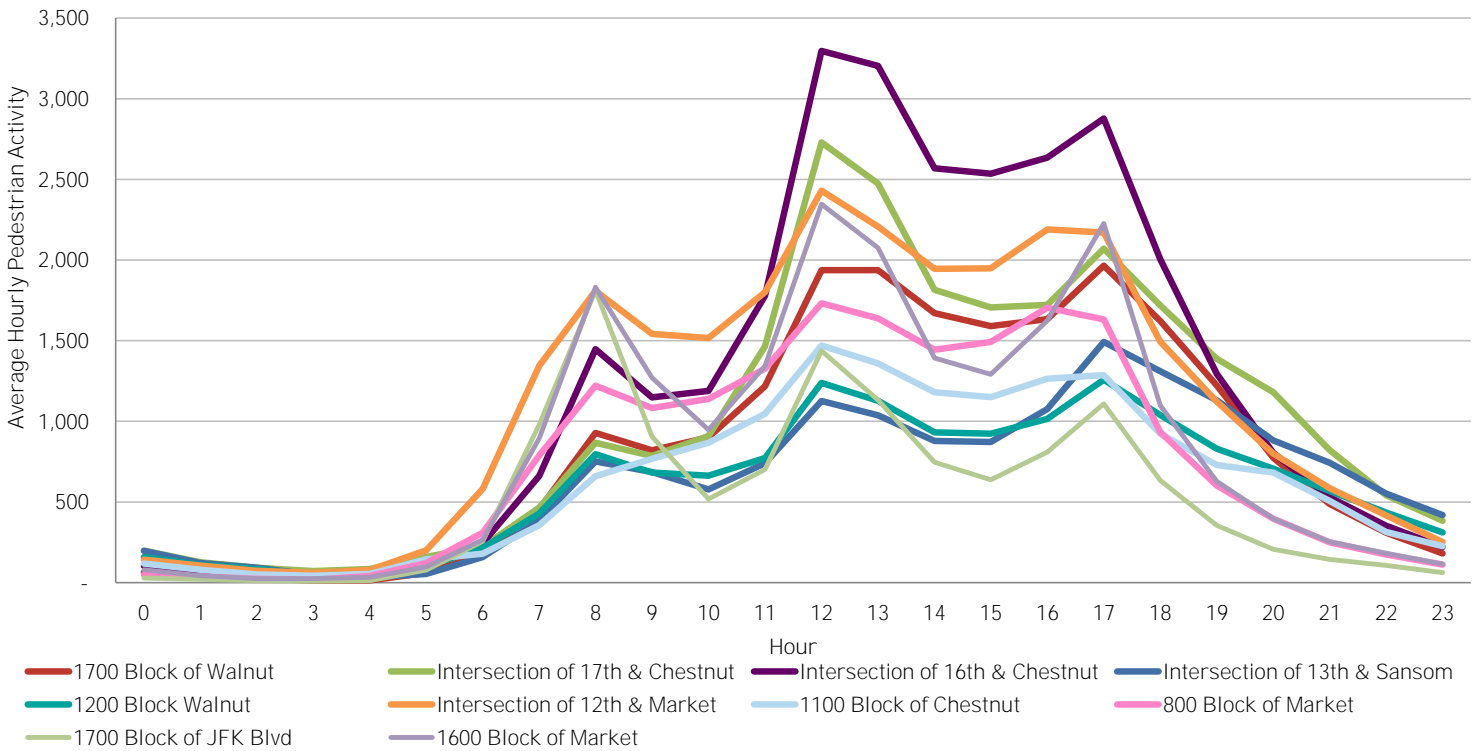

CENTER CITY REPORTS:  
**PEDESTRIAN COUNTS**

April 2019

www.PhiladelphiaRetail.com

Average Daily Pedestrian Volume\* by Location (Monday - Sunday)

Average Daily Pedestrian Volume\* by Weekday/Weekend

\*Pedestrian Volume refers to pedestrians traveling in both directions on either side of the street at the indicated locations

## Average Hourly Pedestrian Volume\* on Weekdays (Monday - Friday)