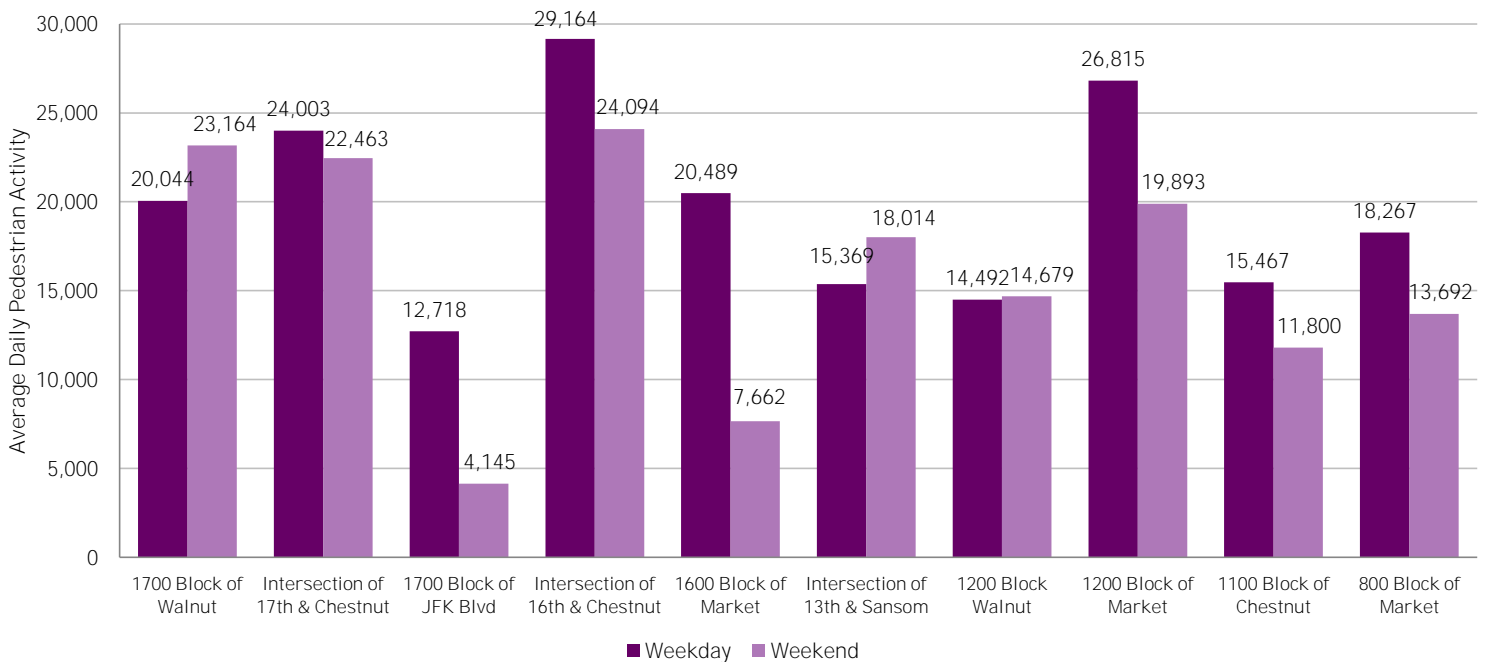

CENTER CITY REPORTS:  
**PEDESTRIAN COUNTS**

April 2019

www.PhiladelphiaRetail.com

Average Daily Pedestrian Volume\* by Location (Monday - Sunday)

Average Daily Pedestrian Volume\* by Weekday/Weekend

\*Pedestrian Volume refers to pedestrians traveling in both directions on either side of the street at the indicated locations

## Average Hourly Pedestrian Volume\* on Weekdays (Monday - Friday)