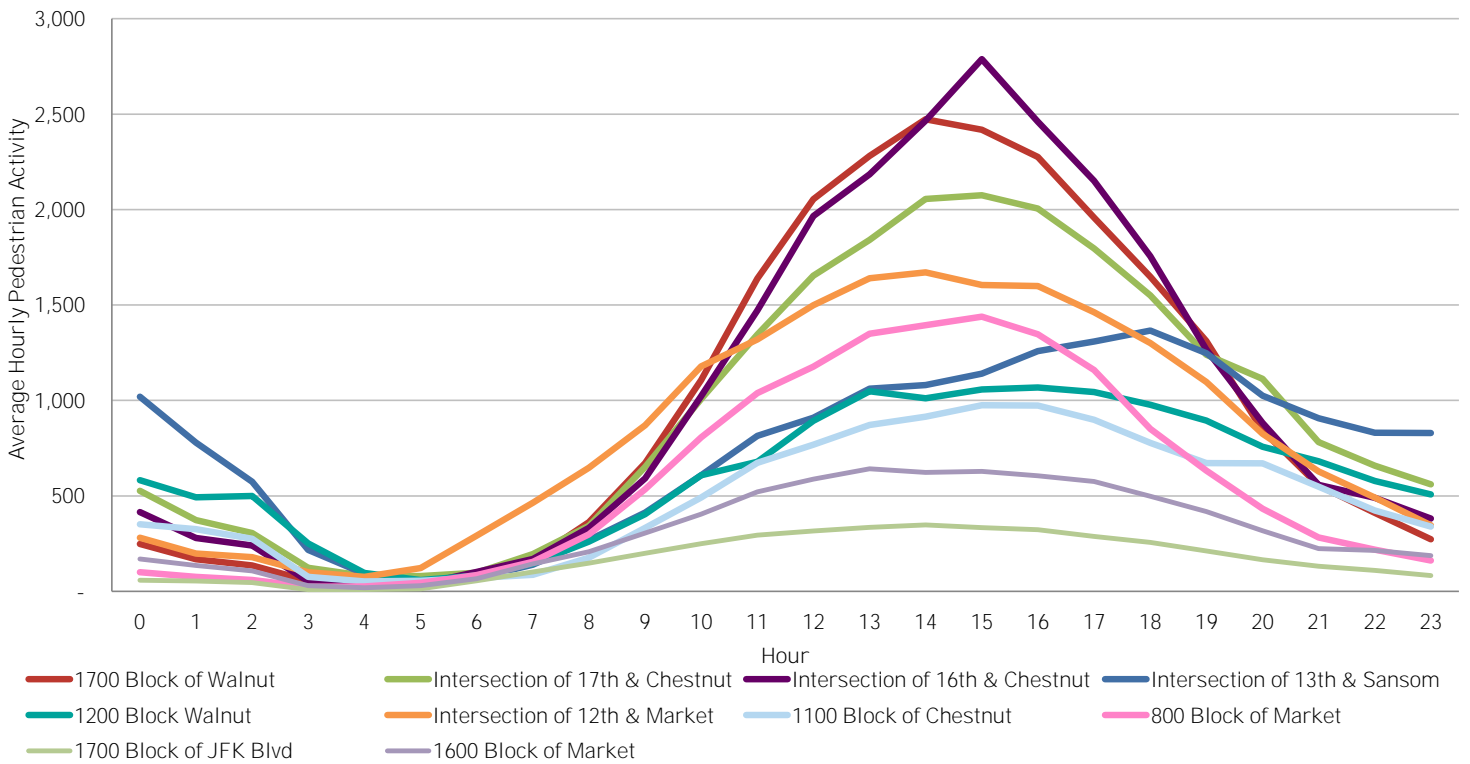

Average Hourly Pedestrian Volume* on Weekends (Saturday - Sunday)

*Pedestrian Volume refers to pedestrians traveling in both directions on either side of the street at the indicated locations

For more information on pedestrian counts contact Garrett Hincken at ghincken@centercityphila.org or 215.440.5511