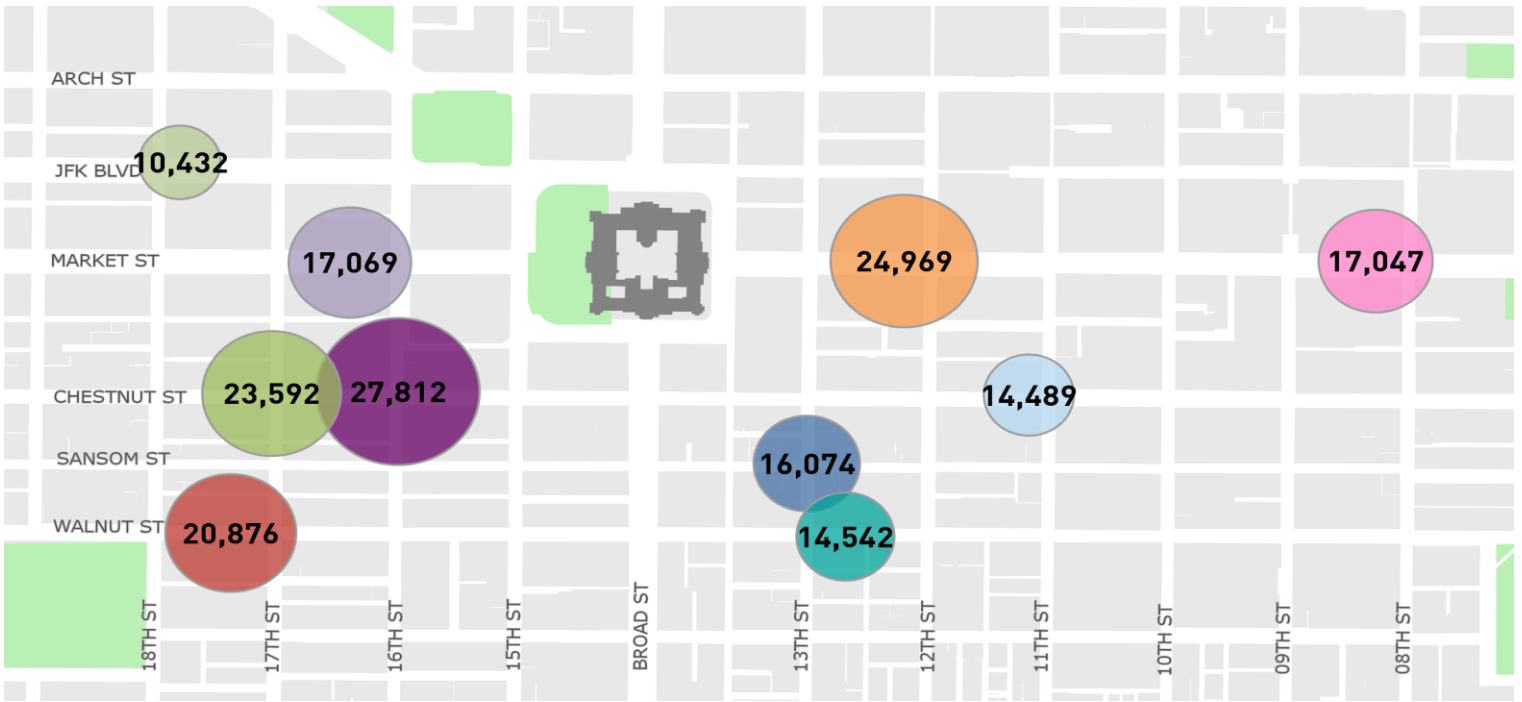

CENTER CITY REPORTS:  
**PEDESTRIAN COUNTS**

April 2019

www.PhiladelphiaRetail.com

Average Daily Pedestrian Volume\* by Location (Monday - Sunday)

Average Daily Pedestrian Volume\* by Weekday/Weekend

\*Pedestrian Volume refers to pedestrians traveling in both directions on either side of the street at the indicated locations

## Average Hourly Pedestrian Volume\* on Weekdays (Monday - Friday)

## Average Hourly Pedestrian Volume\* on Weekends (Saturday - Sunday)

\*Pedestrian Volume refers to pedestrians traveling in both directions on either side of the street at the indicated locations

For more information on pedestrian counts contact Garrett Hincken at [ghincken@centercityphila.org](mailto:ghincken@centercityphila.org) or 215.440.5511