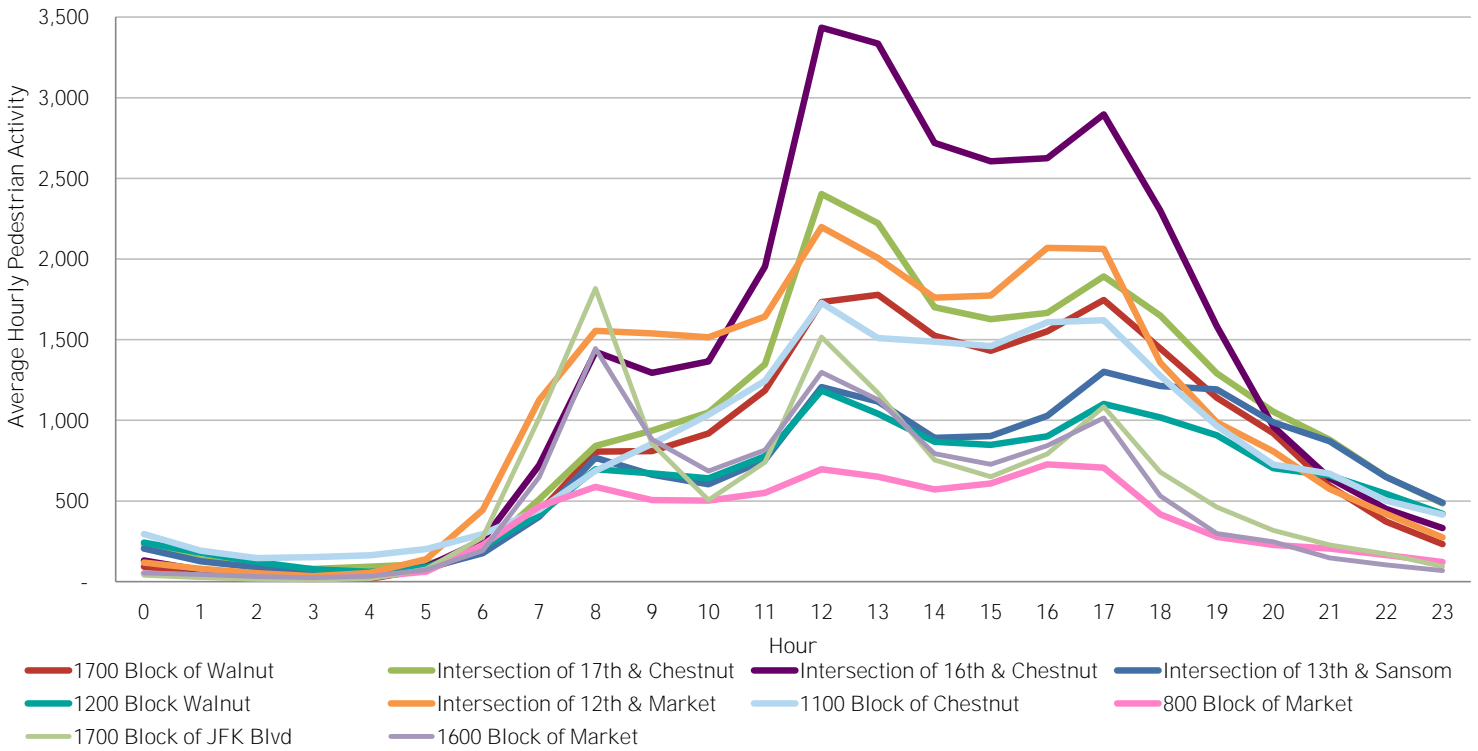

CENTER CITY REPORTS:
PEDESTRIAN COUNTS

July 2018

www.PhiladelphiaRetail.com

Average Daily Pedestrian Volume* by Location (Monday - Sunday)

Average Daily Pedestrian Volume* by Weekday/Weekend

*Pedestrian Volume refers to pedestrians traveling in both directions on either side of the street at the indicated locations

Average Hourly Pedestrian Volume* on Weekdays (Monday - Friday)

Average Hourly Pedestrian Volume* on Weekends (Saturday - Sunday)

*Pedestrian Volume refers to pedestrians traveling in both directions on either side of the street at the indicated locations