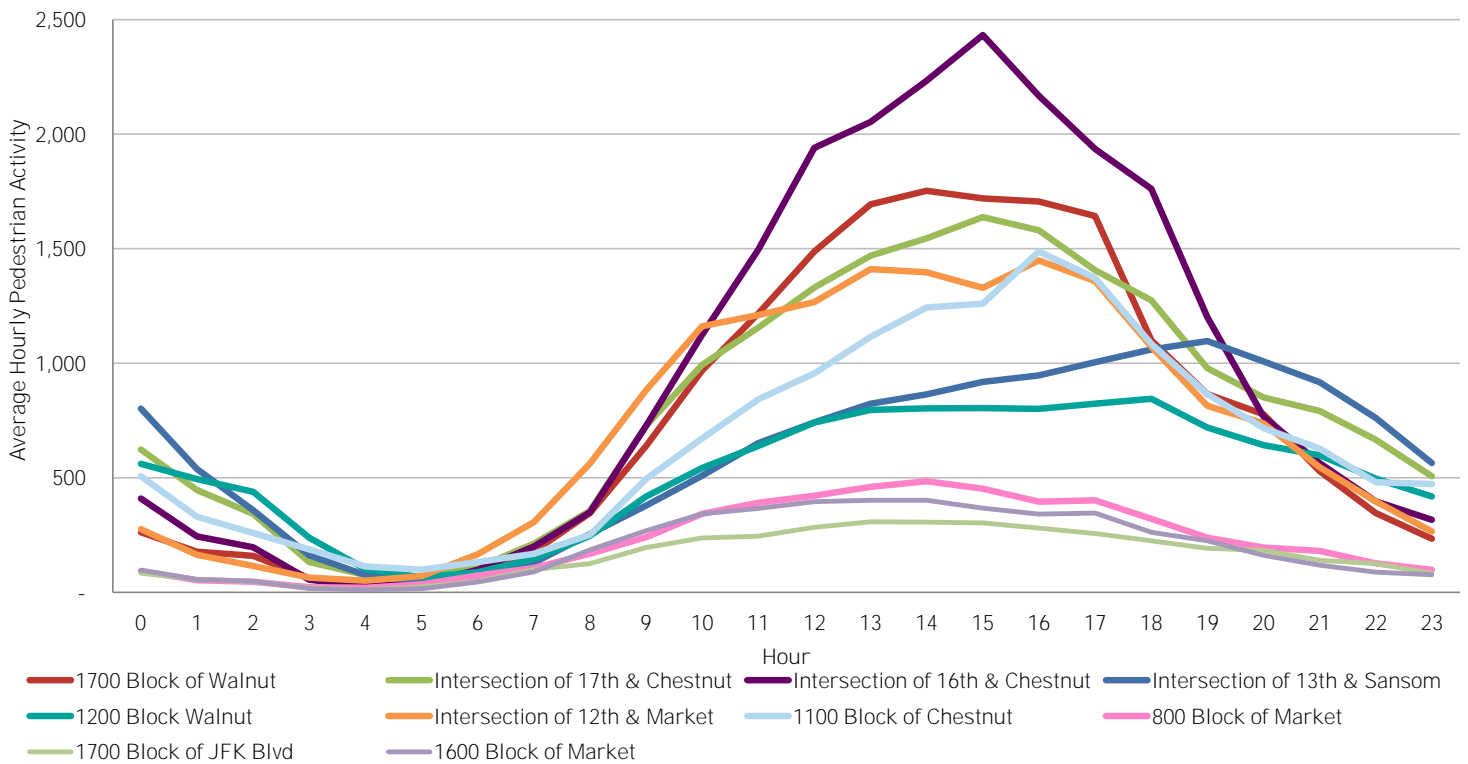

CENTER CITY REPORTS:
PEDESTRIAN COUNTS

July 2018

www.PhiladelphiaRetail.com

Average Daily Pedestrian Volume* by Location (Monday - Sunday)

Average Daily Pedestrian Volume* by Weekday/Weekend

*Pedestrian Volume refers to pedestrians traveling in both directions on either side of the street at the indicated locations

Average Hourly Pedestrian Volume* on Weekdays (Monday - Friday)

Average Hourly Pedestrian Volume* on Weekends (Saturday - Sunday)

*Pedestrian Volume refers to pedestrians traveling in both directions on either side of the street at the indicated locations