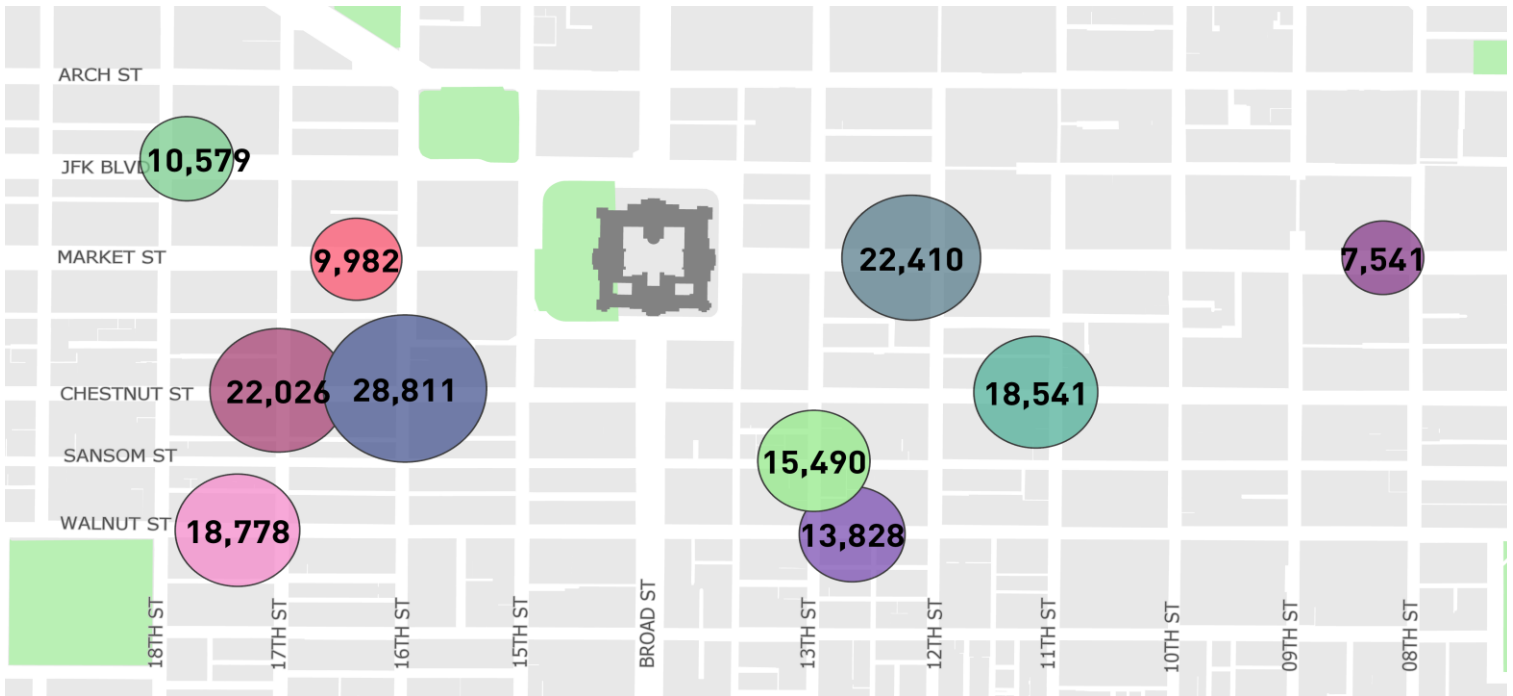

CENTER CITY REPORTS:
PEDESTRIAN COUNTS

July 2018

www.PhiladelphiaRetail.com

Average Daily Pedestrian Volume* by Location (Monday - Sunday)

Average Daily Pedestrian Volume* by Weekday/Weekend

*Pedestrian Volume refers to pedestrians traveling in both directions on either side of the street at the indicated locations

Average Hourly Pedestrian Volume* on Weekdays (Monday - Friday)

Average Hourly Pedestrian Volume* on Weekends (Saturday - Sunday)

*Pedestrian Volume refers to pedestrians traveling in both directions on either side of the street at the indicated locations