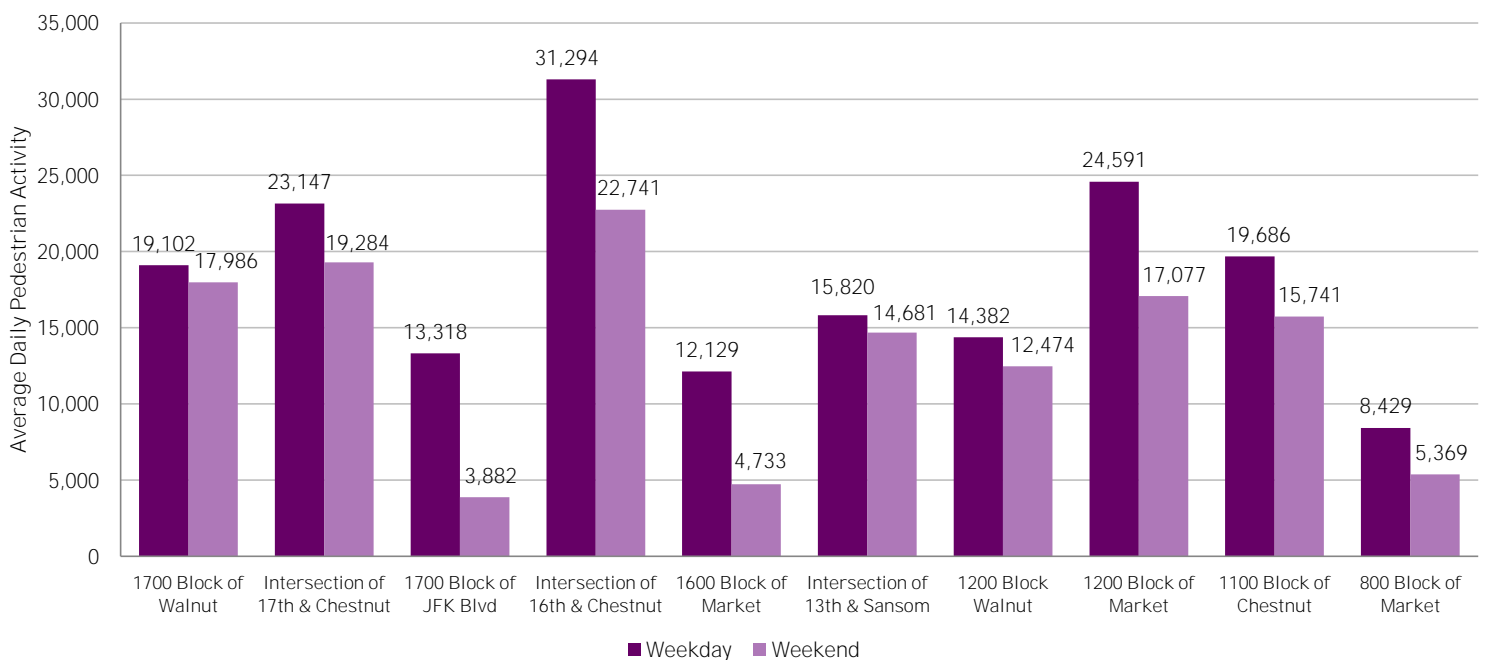

CENTER CITY REPORTS:
PEDESTRIAN COUNTS

July 2018

www.PhiladelphiaRetail.com

Average Daily Pedestrian Volume* by Location (Monday - Sunday)

Average Daily Pedestrian Volume* by Weekday/Weekend

*Pedestrian Volume refers to pedestrians traveling in both directions on either side of the street at the indicated locations

Average Hourly Pedestrian Volume* on Weekdays (Monday - Friday)

Average Hourly Pedestrian Volume* on Weekends (Saturday - Sunday)

*Pedestrian Volume refers to pedestrians traveling in both directions on either side of the street at the indicated locations