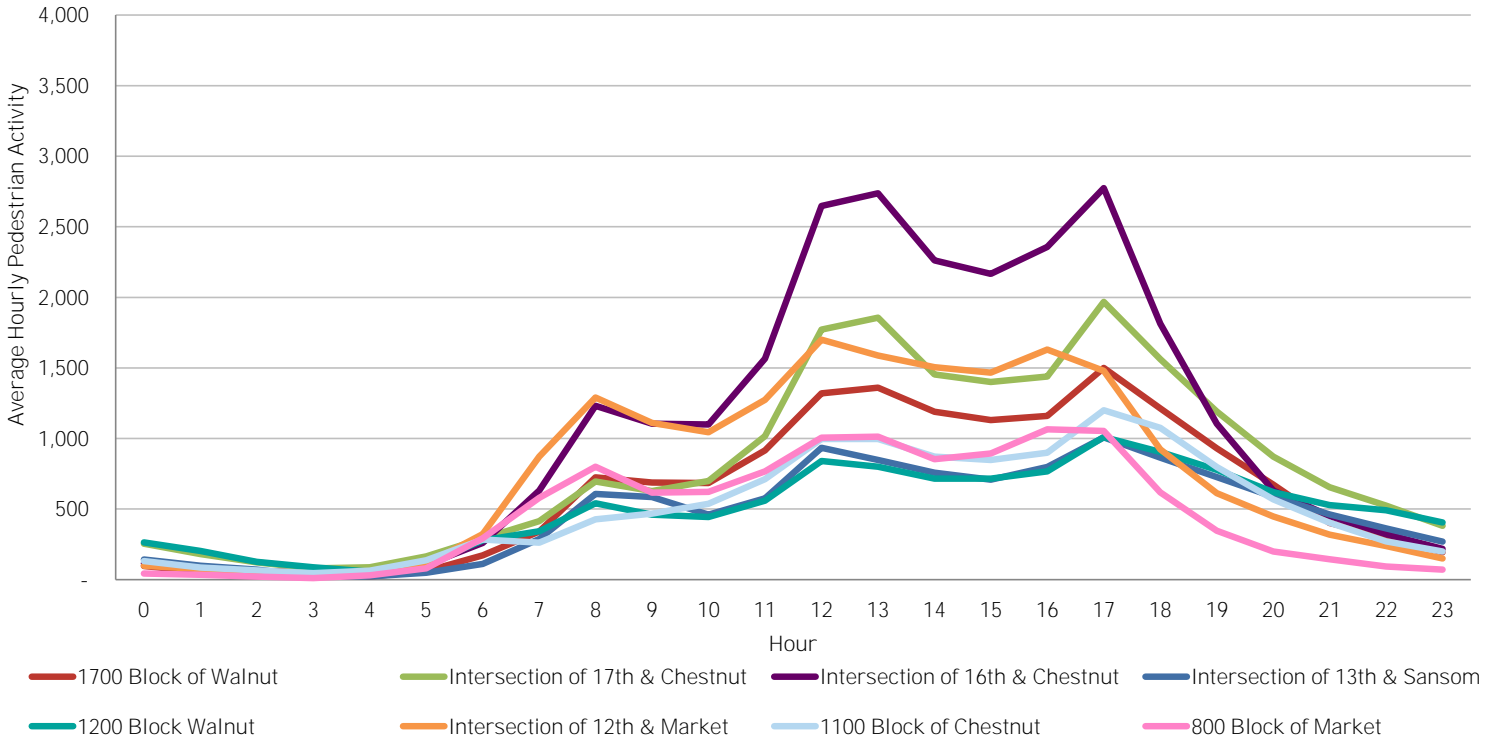

CENTER CITY REPORTS: PEDESTRIAN COUNTS

January 2018

www.PhiladelphiaRetail.com

Average Daily Pedestrian Volume* by Location (Monday - Sunday)

Average Daily Pedestrian Volume* by Weekday/Weekend

*Pedestrian Volume refers to pedestrians traveling in both directions on either side of the street at the indicated locations

Average Hourly Pedestrian Volume* on Weekdays (Monday - Friday)

Average Hourly Pedestrian Volume* on Weekends (Saturday - Sunday)

*Pedestrian Volume refers to pedestrians traveling in both directions on either side of the street at the indicated locations