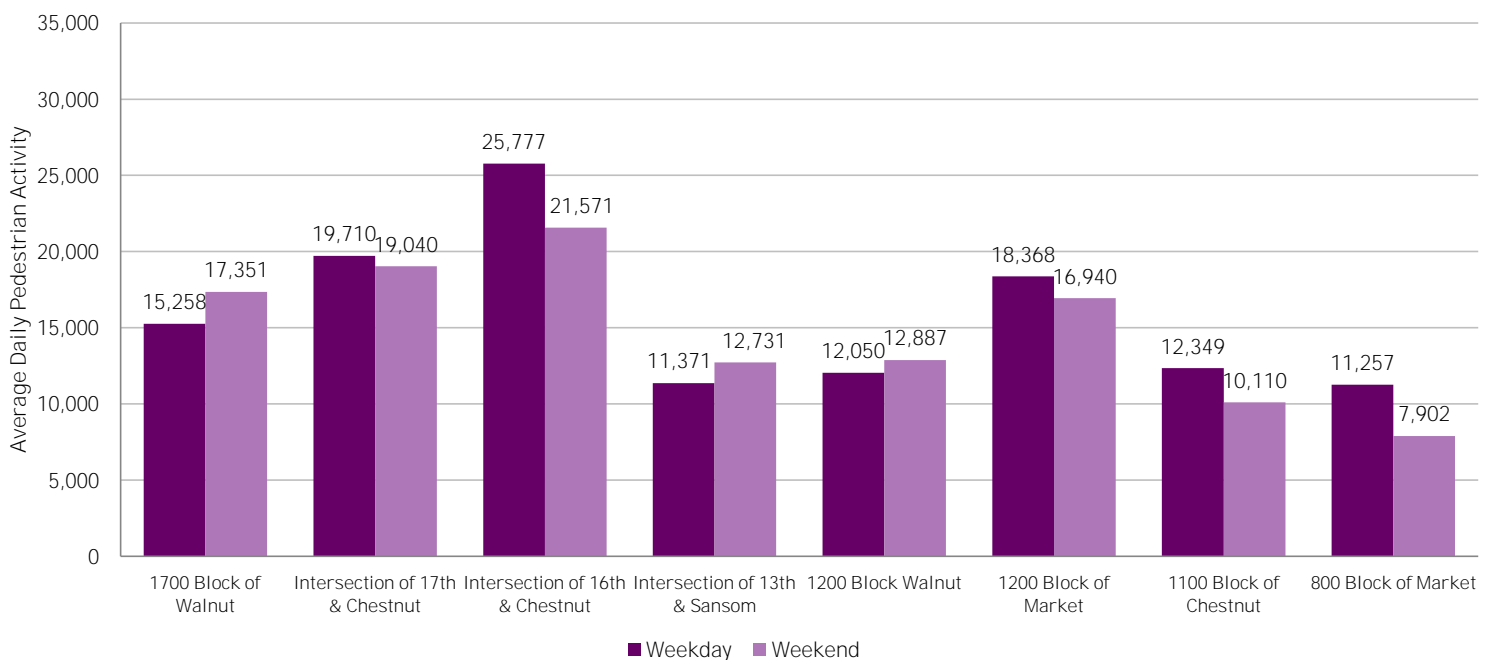

CENTER CITY REPORTS: PEDESTRIAN COUNTS

January 2018

www.PhiladelphiaRetail.com

Average Daily Pedestrian Volume* by Location (Monday - Sunday)

Average Daily Pedestrian Volume* by Weekday/Weekend

*Pedestrian Volume refers to pedestrians traveling in both directions on either side of the street at the indicated locations

Average Hourly Pedestrian Volume* on Weekdays (Monday - Friday)

Average Hourly Pedestrian Volume* on Weekends (Saturday - Sunday)

*Pedestrian Volume refers to pedestrians traveling in both directions on either side of the street at the indicated locations