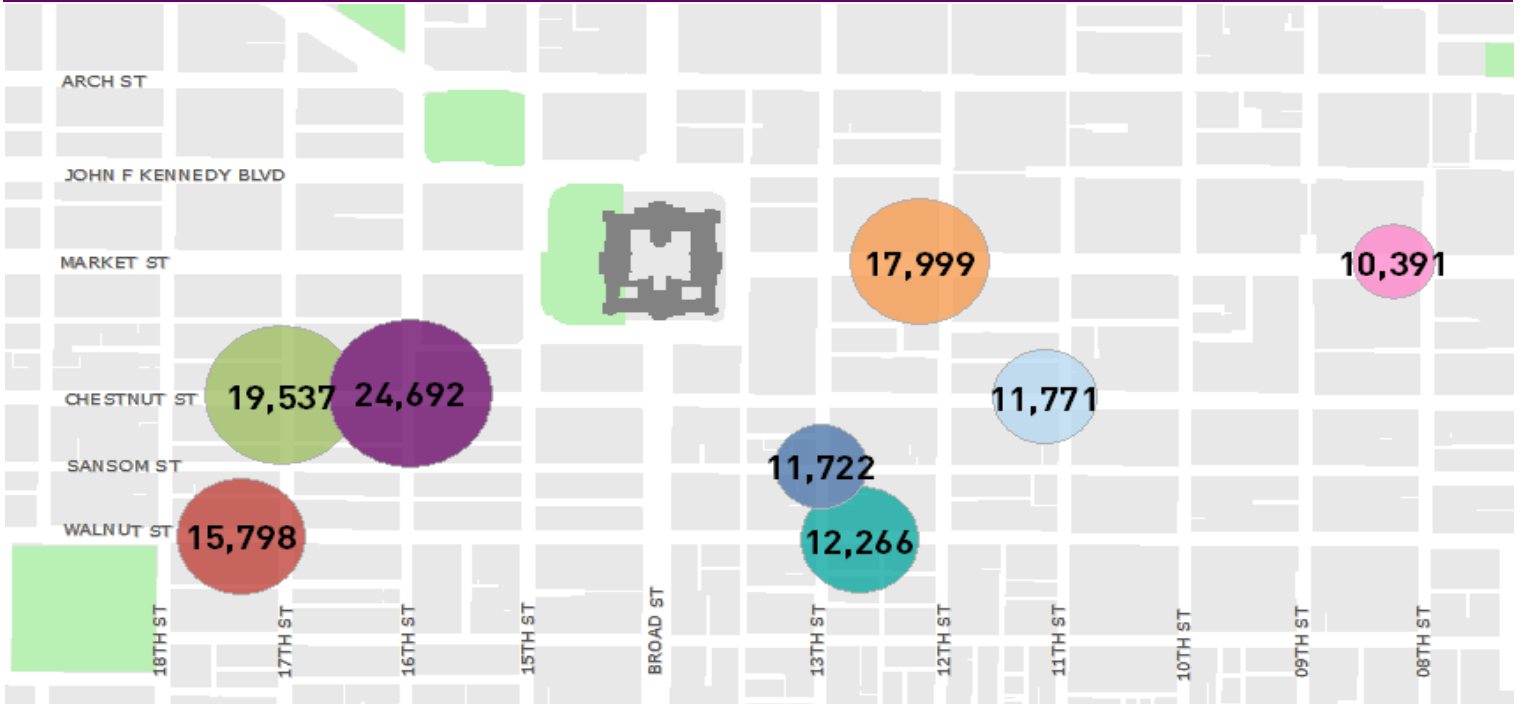

CENTER CITY REPORTS: PEDESTRIAN COUNTS

January 2018

www.PhiladelphiaRetail.com

Average Daily Pedestrian Volume* by Location (Monday - Sunday)

Average Daily Pedestrian Volume* by Weekday/Weekend

*Pedestrian Volume refers to pedestrians traveling in both directions on either side of the street at the indicated locations

Average Hourly Pedestrian Volume* on Weekdays (Monday - Friday)

Average Hourly Pedestrian Volume* on Weekends (Saturday - Sunday)

*Pedestrian Volume refers to pedestrians traveling in both directions on either side of the street at the indicated locations