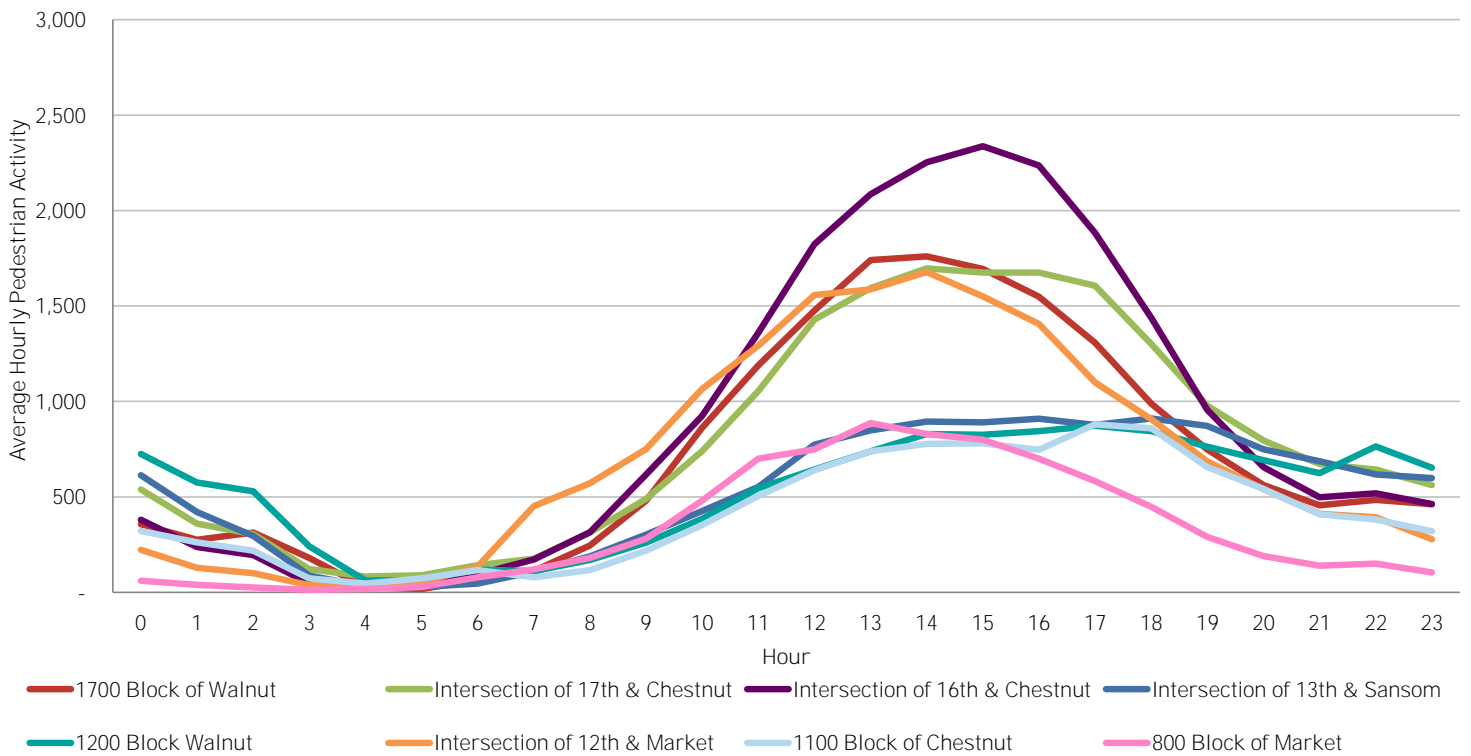

CENTER CITY REPORTS: PEDESTRIAN COUNTS

January 2018

www.PhiladelphiaRetail.com

Average Daily Pedestrian Volume* by Location (Monday - Sunday)

Average Daily Pedestrian Volume* by Weekday/Weekend

*Pedestrian Volume refers to pedestrians traveling in both directions on either side of the street at the indicated locations

Average Hourly Pedestrian Volume* on Weekdays (Monday - Friday)

Average Hourly Pedestrian Volume* on Weekends (Saturday - Sunday)

*Pedestrian Volume refers to pedestrians traveling in both directions on either side of the street at the indicated locations